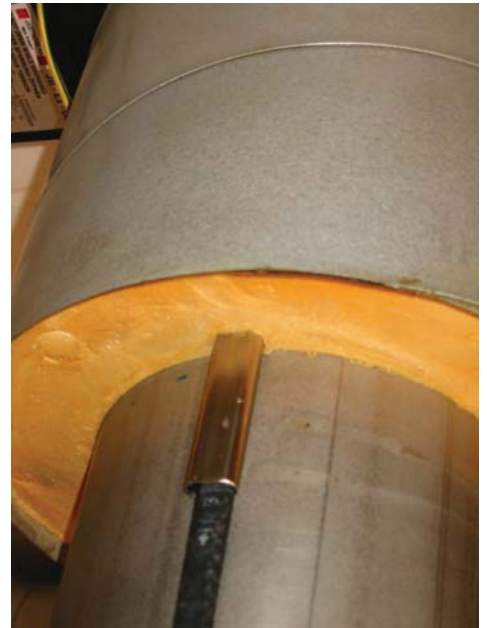

electrical tracing
tracer tubes
constant voltage + self-regulating

Jabitherm *Rohrsysteme* AG
www.jabitherm.com +49 2241 9535 0

self regulating

constant voltage