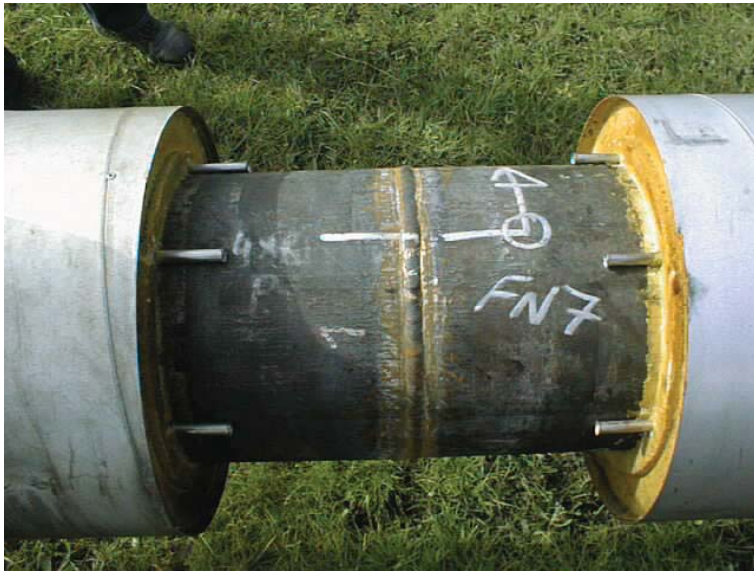

electrical tracing
tracer tubes
constant voltage + self-regulating

Jabitherm *Rohrsysteme* AG
www.jabitherm.com +49 2241 9535 0

self regulating

constant voltage